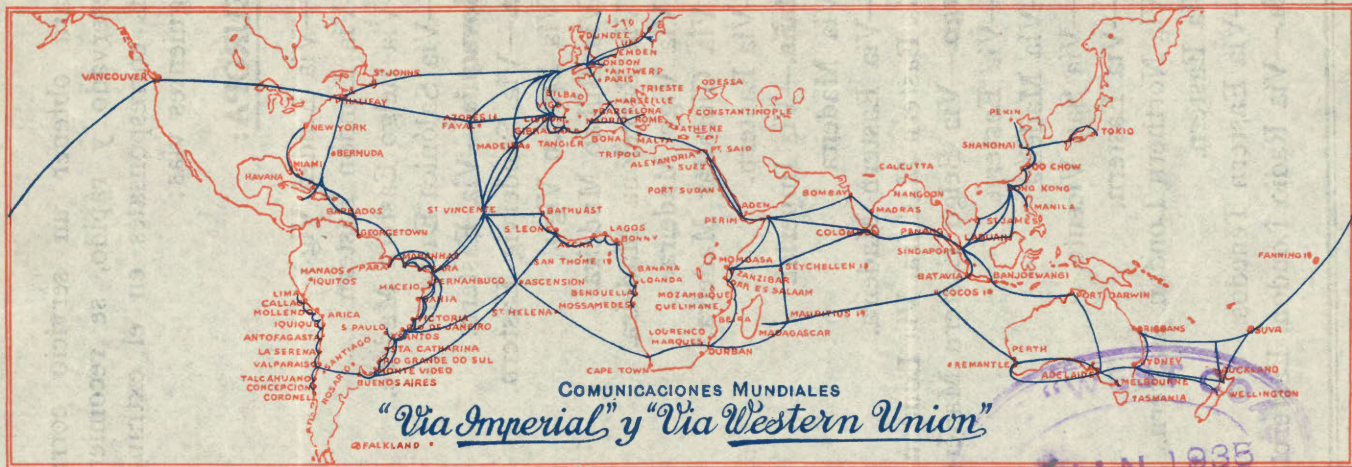

"CABLE WEST COAST"
THE WEST COAST OF AMERICA TELEGRAPH COMPANY, LTD.
 Compañía asociada de
Imperial and International Communications Ltd.

THE PACIFIC & EUROPEAN TELEGRAPH LTD.

683
 - 6 JAN 1935
 BO 0626 GDO
 * SANTIAGO *